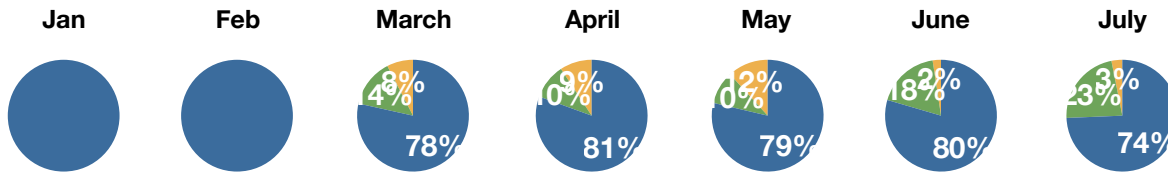

Estes Park Gun and Archery Club Outdoor Range Utilization 2017

Month	Members	Guests	Workers	LCSO	EPPD	RMNP	Total
Jan							
Feb							
March	62	11	6		7	5	91
April	87	11	10			5	113
May	107	13	16		7	5	148
June	132	30	4	8		8	182
July	142	43	6	2			191
Aug	136	18					154
Sept	137	15		2		6	158
Oct	112	21			9	19	161
Nov	74	13				6	93
Dec	52	9	5		2	3	71
Total	1041	184	47	12	25	57	1362
Average	104.1	18.4	7.8				136.2

● Members ● Guests ● Workers

Estes Park Gun and Archery Club Outdoor Range Utilization 2017

Month	Rifle	Shotgun/Trap	Pistol	Archery	Total
Jan					
Feb					
March	9	17	10		36
April	32	20	49		101
May	43	28	41	2	114
June	74	13	92		179
July	74	12	105	4	195
Aug	75	22	82	3	182
Sept	72	55	75		202
Oct	55	24	62	3	144
Nov	37	12	43		92
Dec	25	13	31	2	71
Total	496	216	590	14	1316
Average	50	22	59	2.8	132