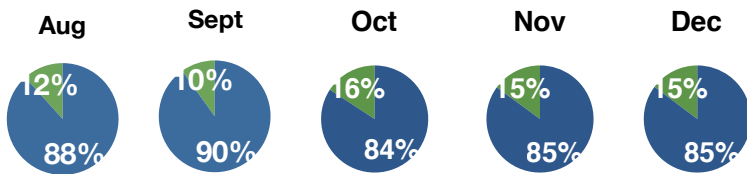

Estes Park Gun and Archery Club Outdoor Range Utilization 2017

Month	Members	Guests	Workers	LCSO	EPPD	RMNP	Total
Jan							
Feb							
March	62	11	6		7	5	91
April	87	11	10			5	113
May	107	13	16		7	5	148
June	132	30	4	8		8	182
July	142	43	6	2			191
Aug	136	18					154
Sept	137	15		2		6	158
Oct	112	21			9	19	161
Nov	74	13				6	93
Dec	52	9	5		2	3	71
Total	1041	184	47	12	25	57	1362
Average	104.1	18.4	7.8				136.2

● Members ● Guests ● Workers

Estes Park Gun and Archery Club Outdoor Range Utilization 2017

Month	Rifle	Shotgun/Trap	Pistol	Archery	Total
Jan					
Feb					
March	9	17	10		36
April	32	20	49		101
May	43	28	41	2	114
June	74	13	92		179
July	74	12	105	4	195
Aug	75	22	82	3	182
Sept	72	55	75		202
Oct	55	24	62	3	144
Nov	37	12	43		92
Dec	25	13	31	2	71
Total	496	216	590	14	1316
Average	50	22	59	2.8	132