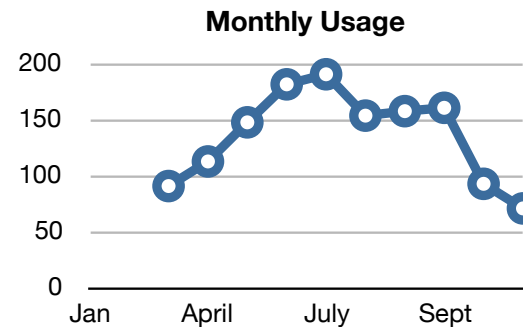

Estes Park Gun and Archery Club Outdoor Range Utilization 2017

Month	Members	Guests	Workers	LCSO	EPPD	RMNP	Total
Jan							
Feb							
March	62	11	6		7	5	91
April	87	11	10			5	113
May	107	13	16		7	5	148
June	132	30	4	8		8	182
July	142	43	6	2			191
Aug	136	18					154
Sept	137	15		2		6	158
Oct	112	21			9	19	161
Nov	74	13				6	93
Dec	52	9	5		2	3	71
Total	1041	184	47	12	25	57	1362
Average	104.1	18.4	7.8				136.2

● Members ● Guests ● Workers

Estes Park Gun and Archery Club Outdoor Range Utilization 2017

Month	Rifle	Shotgun/Trap	Pistol	Archery	Total
Jan					
Feb					
March	9	17	10		36
April	32	20	49		101
May	43	28	41	2	114
June	74	13	92		179
July	74	12	105	4	195
Aug	75	22	82	3	182
Sept	72	55	75		202
Oct	55	24	62	3	144
Nov	37	12	43		92
Dec	25	13	31	2	71
Total	496	216	590	14	1316
Average	50	22	59	2.8	132