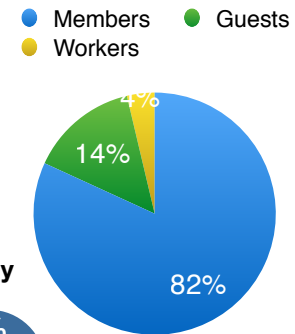

Estes Park Gun and Archery Club Outdoor Range Utilization 2017

Month	Members	Guests	Workers	LCSO	EPPD	RMNP	Total
Jan							
Feb							
March	62	11	6		7	5	91
April	87	11	10			5	113
May	107	13	16		7	5	148
June	132	30	4	8		8	182
July	142	43	6	2			191
Aug	136	18					154
Sept	137	15		2		6	158
Oct	112	21			9	19	161
Nov	74	13				6	93
Dec	52	9	5		2	3	71
Total	1041	184	47	12	25	57	1362
Average	104.1	18.4	7.8				136.2

● Members ● Guests ● Workers

Estes Park Gun and Archery Club Outdoor Range Utilization 2017

Month	Rifle	Shotgun/Trap	Pistol	Archery	Total
Jan					
Feb					
March	9	17	10		36
April	32	20	49		101
May	43	28	41	2	114
June	74	13	92		179
July	74	12	105	4	195
Aug	75	22	82	3	182
Sept	72	55	75		202
Oct	55	24	62	3	144
Nov	37	12	43		92
Dec	25	13	31	2	71
Total	496	216	590	14	1316
Average	50	22	59	2.8	132